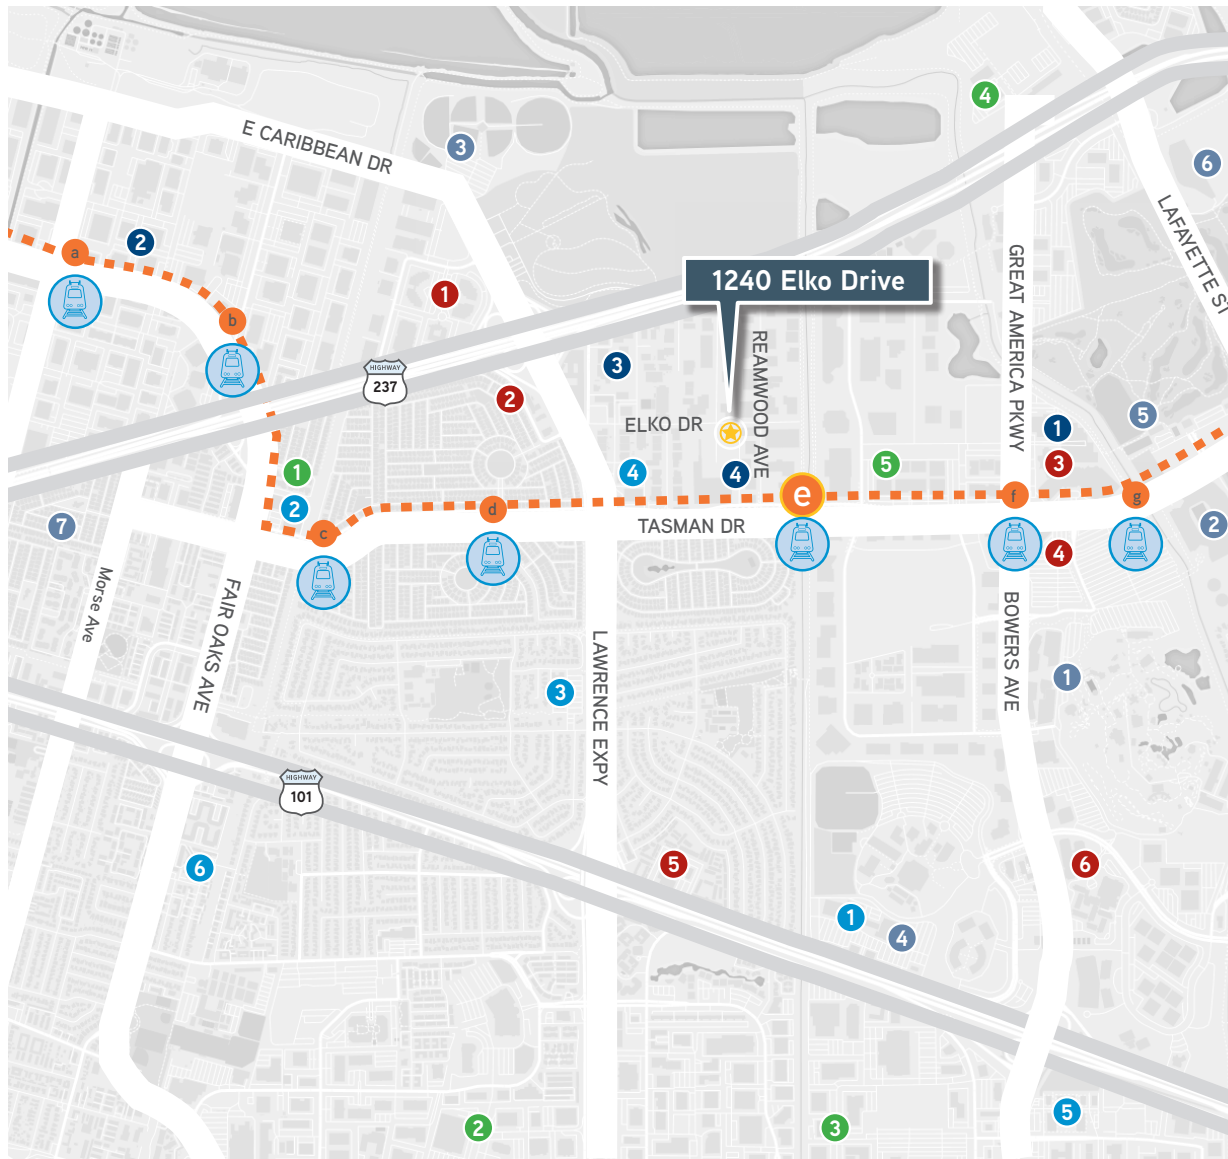

1. Mercado Shopping Center

- Starbucks
- Walmart Neighborhood Market
- Panda Express
- Subway
- Pho Hoa Noodle Soup
- Krispy Kreme
- In-N-Out Burger
- Jamba Juice
- World Wrapps
- BurgerIM Burger Bar
- SmokeEaters Hot Wings

2. Fair Oaks Ave & Tasman Dr

- zPizza
- Specialty's Cafe & Bakery
- Grocery Outlet Bargain Market
- Boba Drive
- Amazing Cuts

3. Lakewood Shopping Center

1. **Lawrence Expy & Lakehaven Dr**
2. Ming Tasty
   - Homi Japanese Ramen
   - Saigon Seafood Harbor
   - Hotpot First
   - Lakewood Dental Care

4. Tasman Dr & Lawrence Expy

- Taco Bell
- Xiang Xiang Noodle
- Big T's Seafood Market Bar
- Gobi Mongolian BBQ
- Hometown Health Spa
- Subway

5. Santa Clara Square Marketplace

- Il Fornaio
- Puesto Santa Clara
- Whole Foods
- Allegro Coffee Company
- Bluemercury
- Sur La Table
- Lula's Chocolates

- Opa? Santa Clara Specialty's Cafe and Bakery
- Fleming's Prime Steakhouse & Wine Bar

6. Fair Oaks Ave at Caliente Dr

- 7-aa
- Daily Doughnuts & Sandwiches
- Domino's pizza
- LoAn's Hair & Nails
- Rene Rose Island Cuisine

HOTELS

- **1.** Country Inn & Suites by Radisson 1300 Chesapeake Terrace, Sunnyvale, CA 94089

- **2.** Quality Inn Santa Clara Convention Center 1280 Persian Dr, Sunnyvale, CA 94089

- **3.** Hyatt Regency Santa Clara 5101 Great America Pkwy, Santa Clara, CA 95054

- **4.** Hilton Santa Clara 4949 Great America Pkwy, Santa Clara, CA 95054

- **5.** Ramada by Wyndham Sunnyvale/Silicon Valley

- **6.** Santa Clara Marriott 2700 Mission College Blvd, Santa Clara, CA 95054

ENTERTAINMENT/SPORTING

- **1.** California's Great America
- **2.** Levi's Stadium
- **3.** Twin Creeks

- **4.** AMC Mercado 20
- **5.** Santa Clara Golf & Tennis Club

- **6.** Santa Clara PAL BMX Track

- **7.** Columbia Neighbor Center

BUSINESS CENTERS

- **1.** Santa Clara Convention Center

- **2.** USPS
- **3.** FedEx Shipping Center
- **4.** UPS Customer Center

FINANCIAL INSTITUTIONS

- **1.** Bank of the West
- **2.** Union Bank
- **3.** Simplicity Bank
- **4.** World Finance Group
- **5.** SVB Financial Group

VTA LIGHT RAIL

- **a.** Borregas Station
- **b.** Crossman Station
- **c.** Fair Oaks Station
- **d.** Vienna Station
- **e.** **Reamwood Station**
- **f.** Old Ironsides Station
- **g.** Great America Station