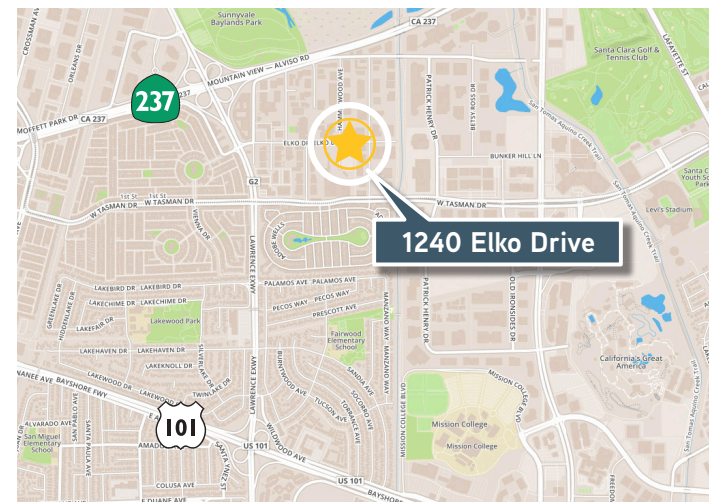

SUPPORT + AMENITIES

- › (2) Sets of restrooms
- › (1) Lunchroom with ending
- › (1) Breakroom, (1) Mother's room
- › (1) Storage room