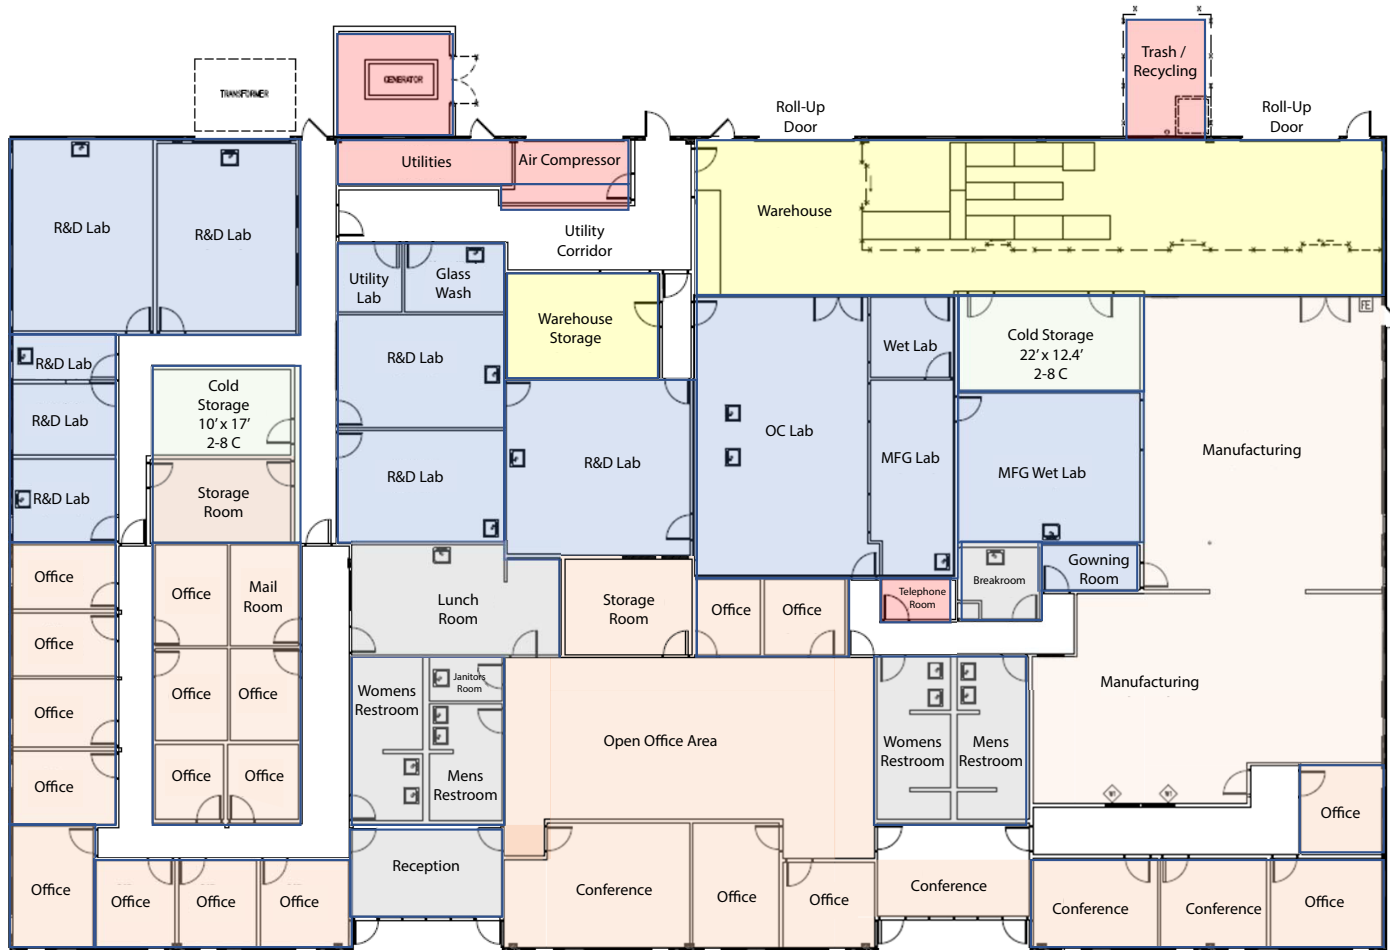

**WAREHOUSE - TOTAL SF ±1,650**

- › (2) Grade level roll-up doors
- › Newly installed under deck insulation
- › ±875 SF Enclosed fencing for secure storage
- › 15' Clear height

**MEDICAL DEVICE INFRASTRUCTURE**

- › Open manufacturing space
- › (2) Walk-in cold rooms (±442 SF)
- › (16) Laboratories (11 with sinks)
- › Deionized water system closet
- › Utility room with compressed air and autoclave
- › Storage rooms
- › Glass washroom with new Lancer dishwasher

**OFFICE AREA**

- › (17) Private offices
- › (4) Conference rooms
- › Open office area

**SUPPORT + AMENITIES**

- › (2) Sets of restrooms
- › (1) Lunchroom with ending
- › (1) Breakroom, (1) Mother's room
- › (1) Storage room

= Laboratory   
  = Cold Storage   
  = Warehouse   
  = Office Space   
  = Utility Rooms   
  = Common

**1. Mercado Shopping Center**

- Starbucks
- Walmart Neighborhood Market
- Panda Express
- Subway
- Pho Hoa Noodle Soup
- Krispy Kreme
- In-N-Out Burger
- Jamba Juice
- World Wrapps
- BurgerIM Burger Bar
- SmokeEaters Hot Wings